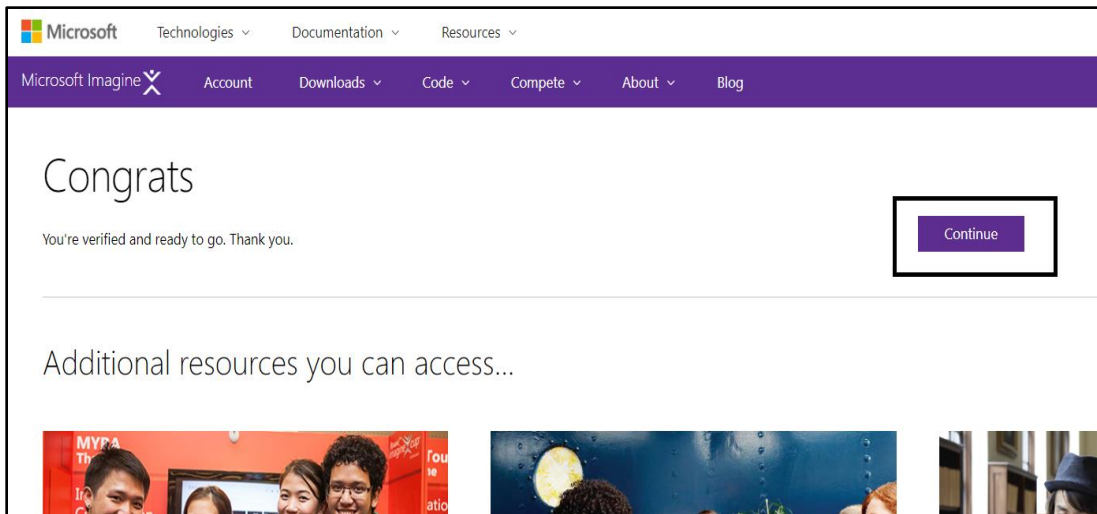

Microsoft Imagine Azure for Students Activation Instructions

4- Click **Continue**.