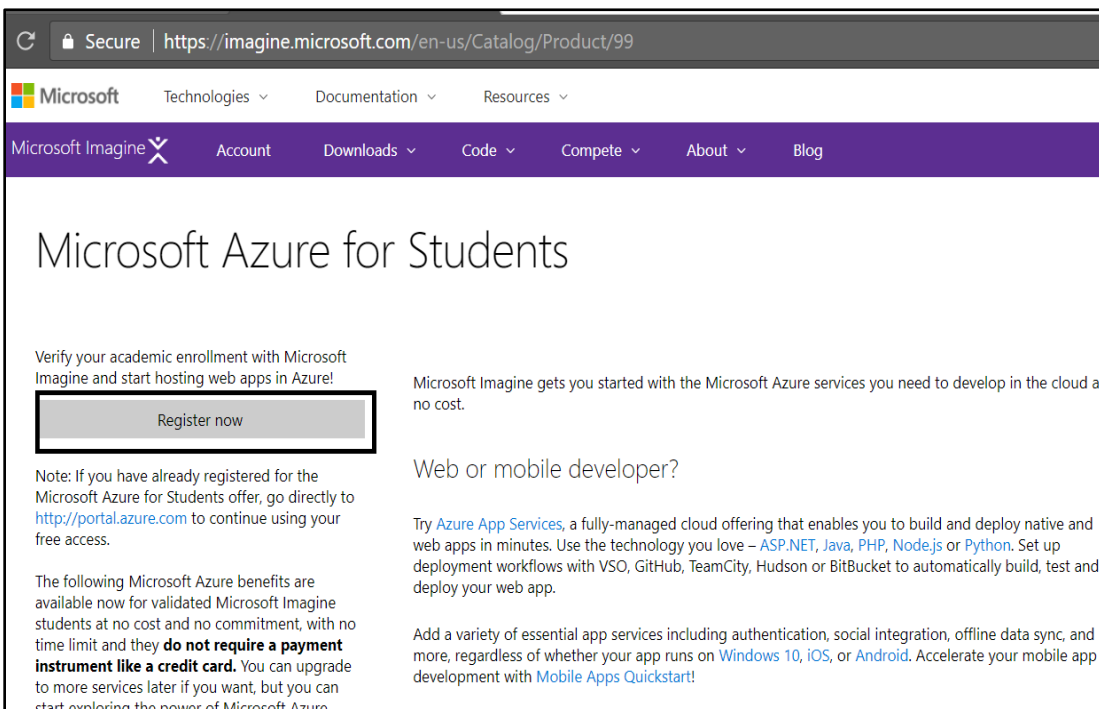

2- Open an **InPrivate** or **InCognito** browser and click on the Azure Offer [link](#) to register.