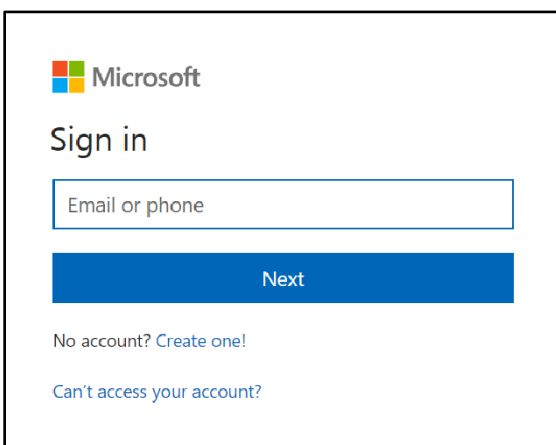

The screenshot shows the Microsoft Azure Sign up page with an error message. The page is titled "Sign up" and has a navigation bar with "Microsoft Azure" on the left and "Sign up" on the right. The main content area is divided into two sections: "Sign up" and "Microsoft Azure". The "Sign up" section contains the following text:

This can happen if you've signed in with your school account instead of your personal Microsoft Account you've used to register for this offer. In this case you need to sign-in again with your Microsoft Account

1- Sign out from the Azure Portal.

Microsoft Imagine Azure for Students Activation Instructions

2- Open an **InPrivate** or **InCognito** browser and click on the Azure Offer [link](#) to register.

3- Sign in using your **Personal Account(MSA)**.

Solution 2:

This can happen when your student's status verification has not been completed successfully.

1- Follow the steps to complete the verification:

- 1) Edit the profile including school information
- 2) Click the link to "I Accept"