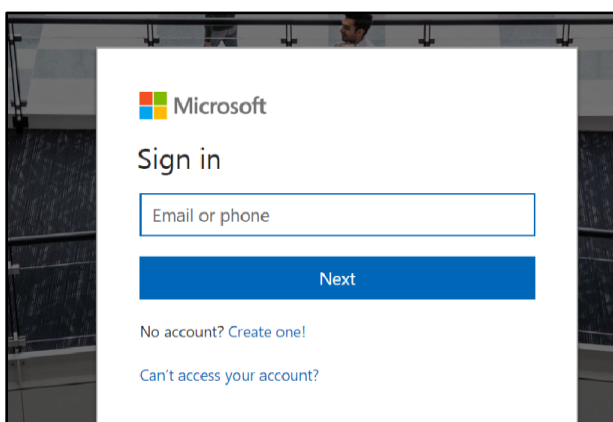

6- Sign in with your **personal Microsoft account(MSA)**.