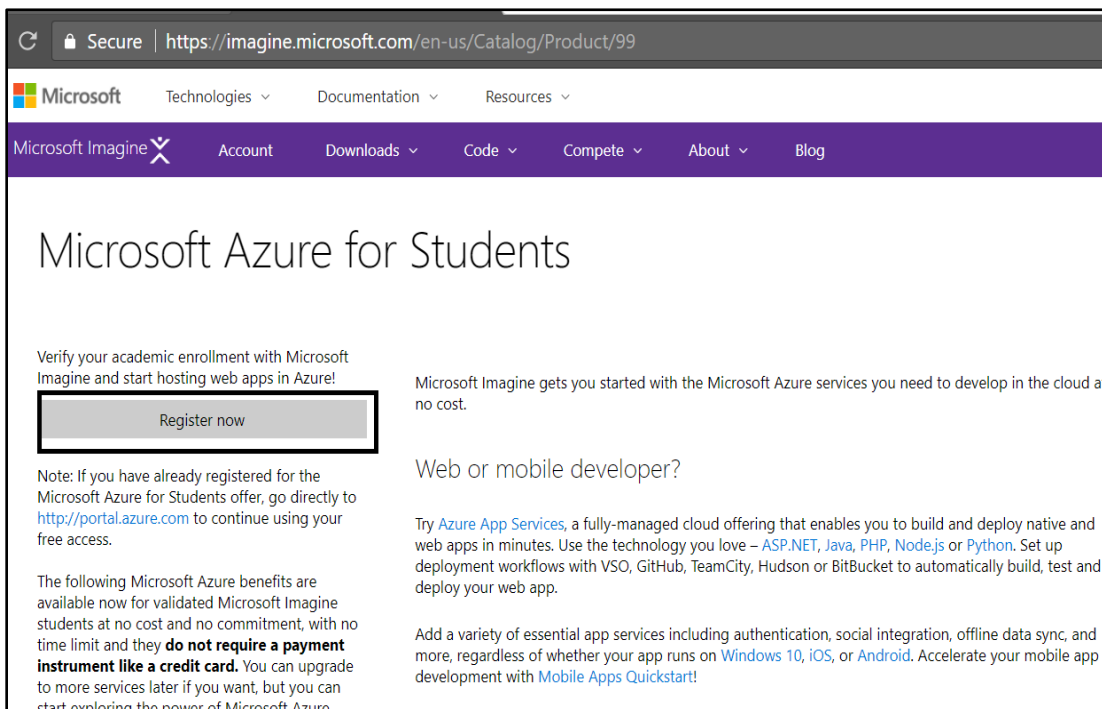

5- Click **Register now**.