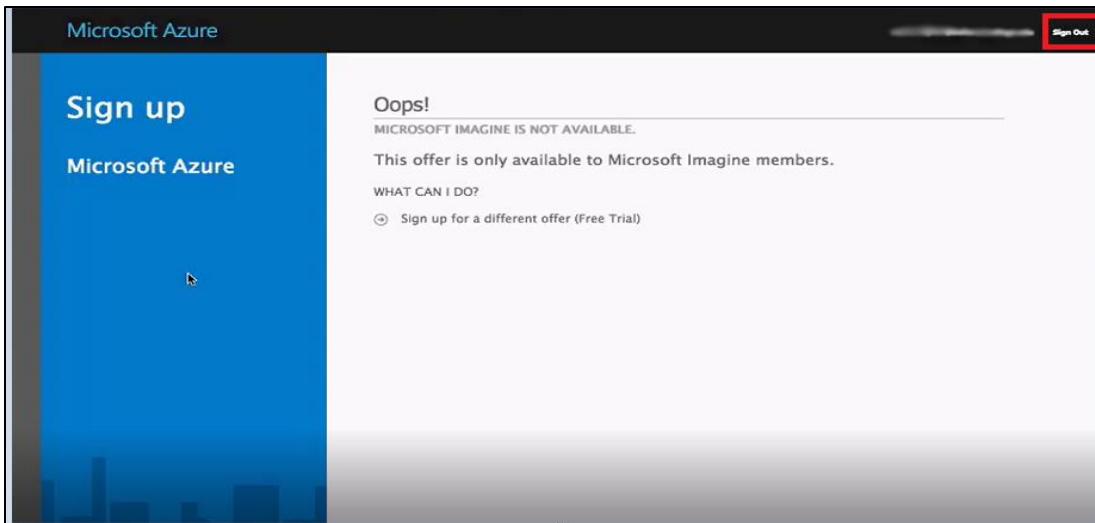

Microsoft Imagine Azure for Students Activation Instructions